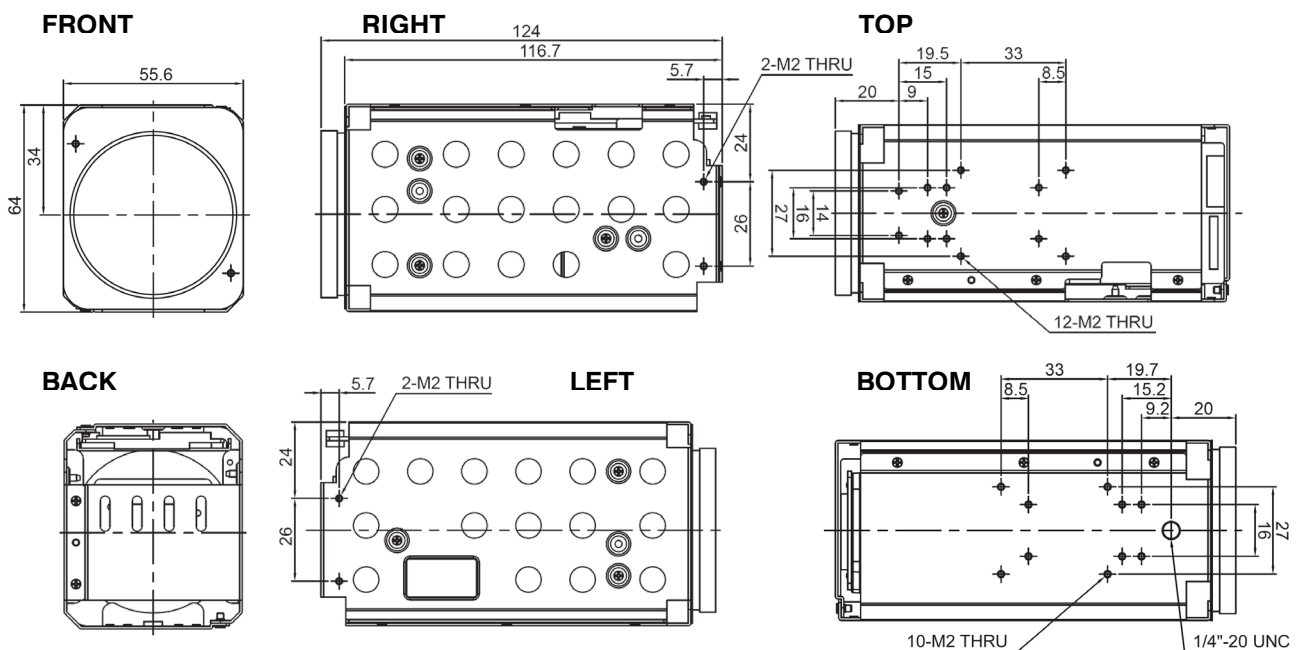

HARRIER 36x AF-ZOOM CAMERA

LVDS/EX-SDI/CVBS/GLOBAL SHUTTER

AS-CAM-36LGHD-A

- 1080p 60fps, 36x optical zoom global shutter block camera
- LVDS, EX-SDI and analog video output
- EX-SDI mode for long cable length applications
- VISCA serial and Pelco – P/D camera control

AS-CAM-36LGHD-A

Dimensions

AS-CAM-36LGHD-A					
Total Pixels	1,936(H) x 1,226(V) = 2.37M pixels		Eff. Pixels	1,936(H) x 1,216(V) = 2.35M pixels	
Video Modes	1080p60/50/30/25 fps, 720p/60/50/30/25 fps		Min. Illum.	Color(1/30s, 48dB) : 0.3 lux , Color DSS(1/2s, 48dB) : 0.06 lux	
S/N ratio	more than 50dB (AGC off)		F. length	f = 6.0 mm ~ 216.0 mm	
Aperture	F1.5 (wide) ~ F4.8 (tele)		Exposure	Auto/Iris Priority/Shutter Priority/Manual	
View Angle Wide/Tele	59.13° (D)	52.62° (H)	31.08° (V)	Shutter spd.	1/30(25) ~ 1/20,000 sec
	2.24° (D)	1.95° (H)	1.1° (V)		Iris
Day & Night	Day / Night		Brightness	0-14 steps	
Min. Distance	Wide: 0.1 m, Tele: 1.5 m (Focus near limit must be set)		DSS	Off / 2x / 4x / 8x / 16x / 32x (/64x : 60 or 50fps mode only)	
Backlight	OFF / BLC / HLC		White Bal.	Auto/One Push/Manual/Indoor/Outdoor	
Sharpness	0 - 10 steps		DNR	OFF / Low / Middle / High / Auto	
Defog	OFF / ON (Auto/Manual)		Privacy	Mask OFF / ON 8 positions	
Mirror	OFF / H / V / H&V		Motion	Detection OFF / 3 positions	
Control Protocol	Serial VISCA Pelco-D / P		Baud Rate	9600 / 19200 / 38400 / 57600 / 115200	
Voltage	9 - 15V DC		Current	550mA	
Storage	-20°C – +60°C (Humidity: 0%RH – 90%RH)		Operation	-10°C – +50°C (Humidity: 0%RH – 90%RH)	
Dimensions	124(L) x 55.6(W) x 64(H) (mm)		Weight	416g	